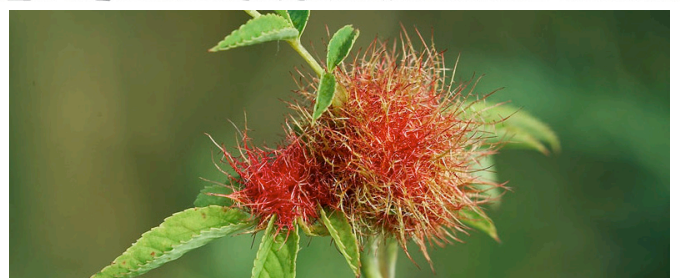

Gall spotter

wildlife
watch

Knopper gall (oak acorns)

Artichoke gall (oak buds)

Cherry gall (oak leaves)

Oak apple (oak twigs)

Sputnik gall (wild roses)

Pea gall (wild roses)

Marble gall (oak buds)

Silk button spangle galls (oak leaves)

Nail galls (lime leaves)

Robin's pincushion (wild roses)