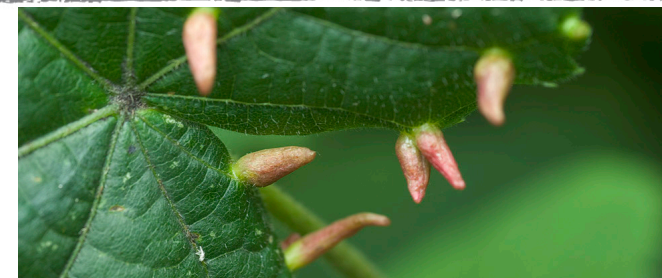

Gall spotter

wildlife
watch

Knopper gall (oak acorns)

Artichoke gall (oak buds)

Cherry gall (oak leaves)

Oak apple (oak twigs)

Sputnik gall (wild roses)

Pea gall (wild roses)

Marble gall (oak buds)

Silk button spangle galls (oak leaves)

Nail galls (lime leaves)

Robin's pincushion (wild roses)