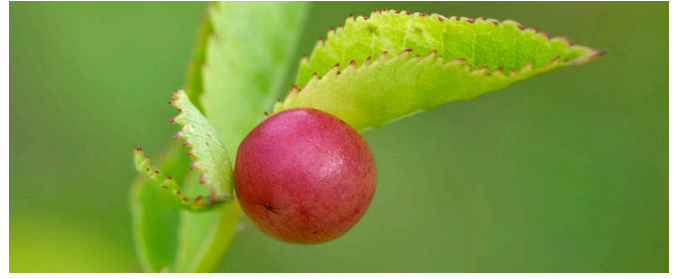

Gall spotter

wildlife
watch

Knopper gall (oak acorns)

Artichoke gall (oak buds)

Cherry gall (oak leaves)

Oak apple (oak twigs)

Sputnik gall (wild roses)

Pea gall (wild roses)

Marble gall (oak buds)

Silk button spangle galls (oak leaves)

Nail galls (lime leaves)

Robin's pincushion (wild roses)