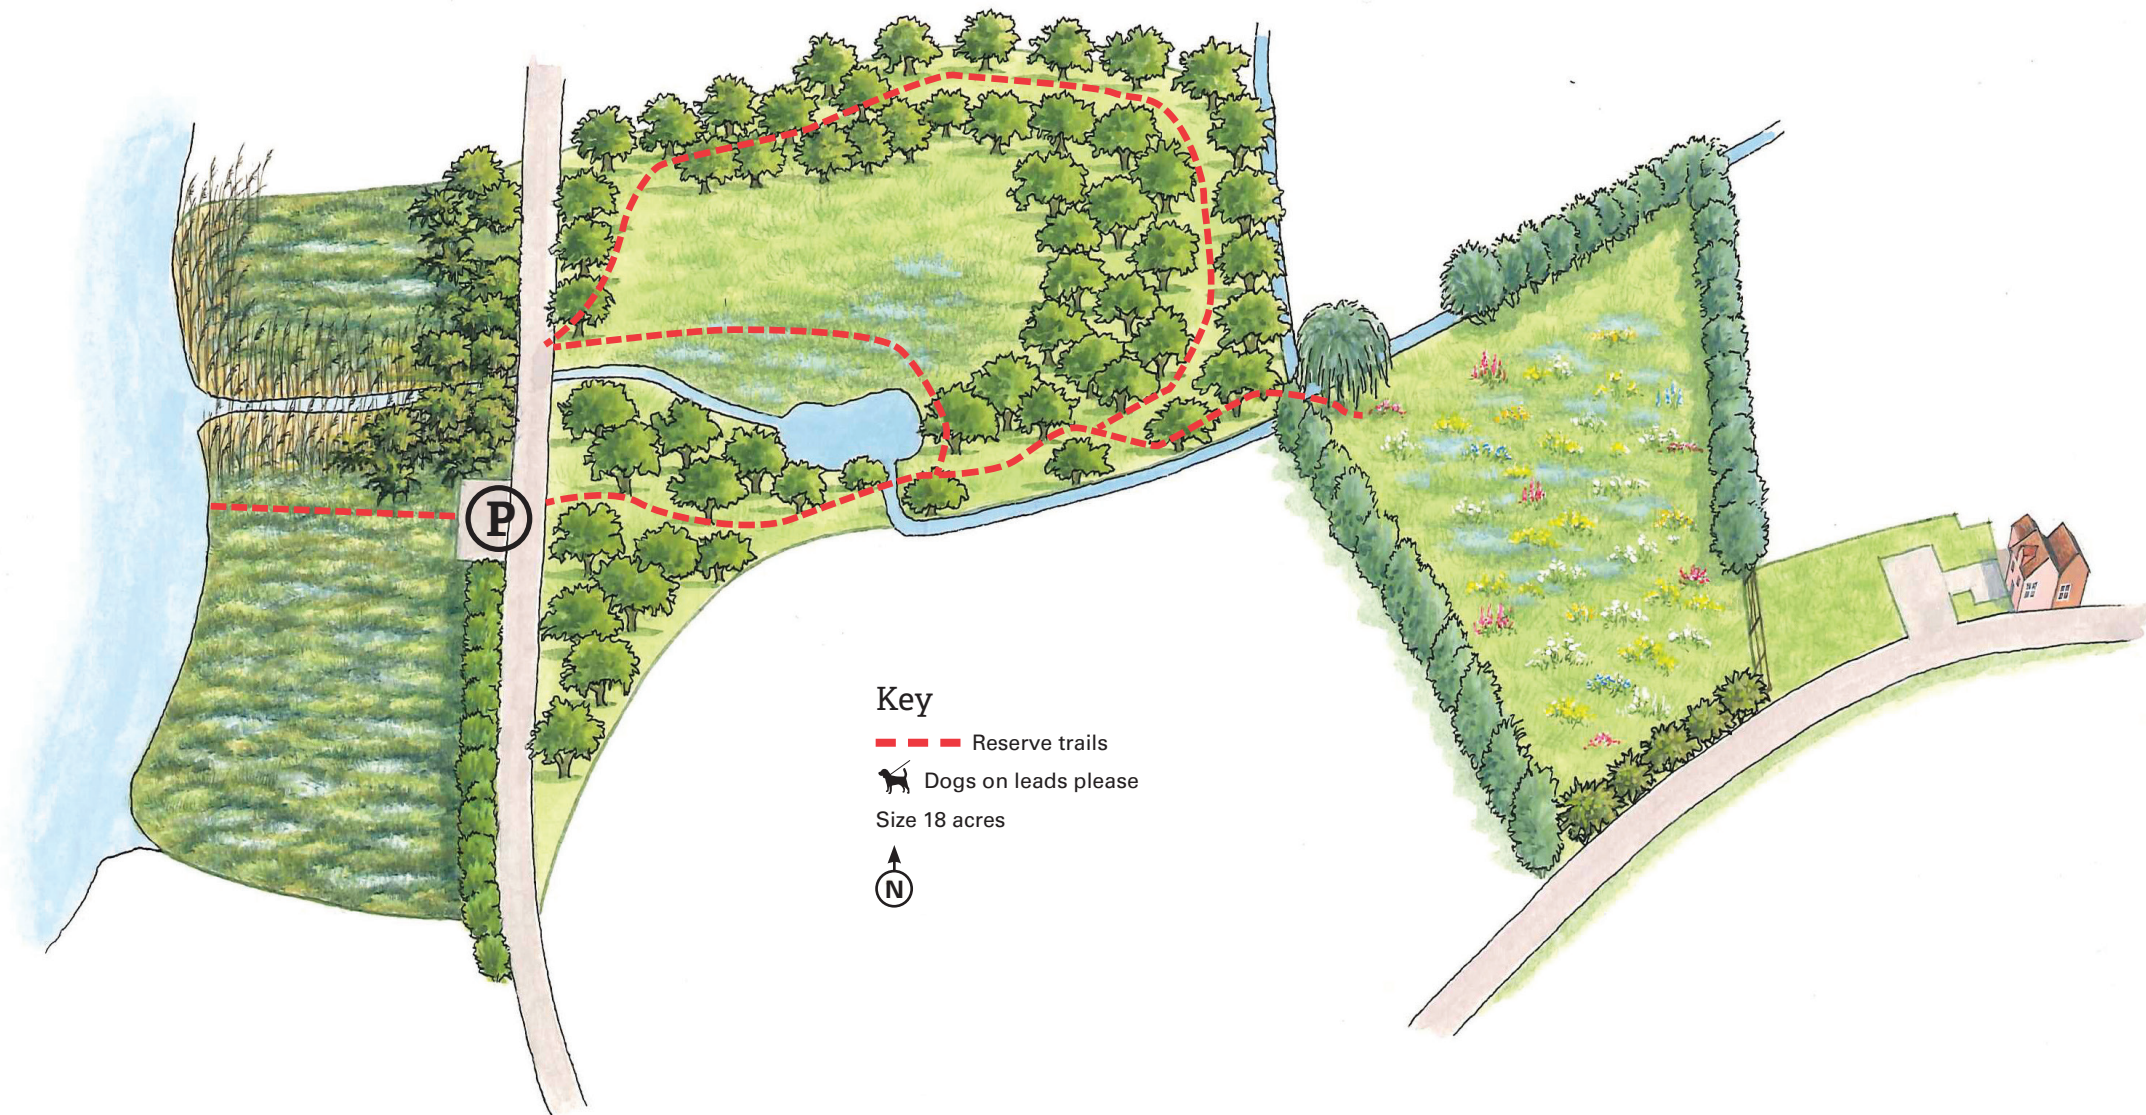

Bromeswell Green

Key

--- Reserve trails

 Dogs on leads please

Size 18 acres