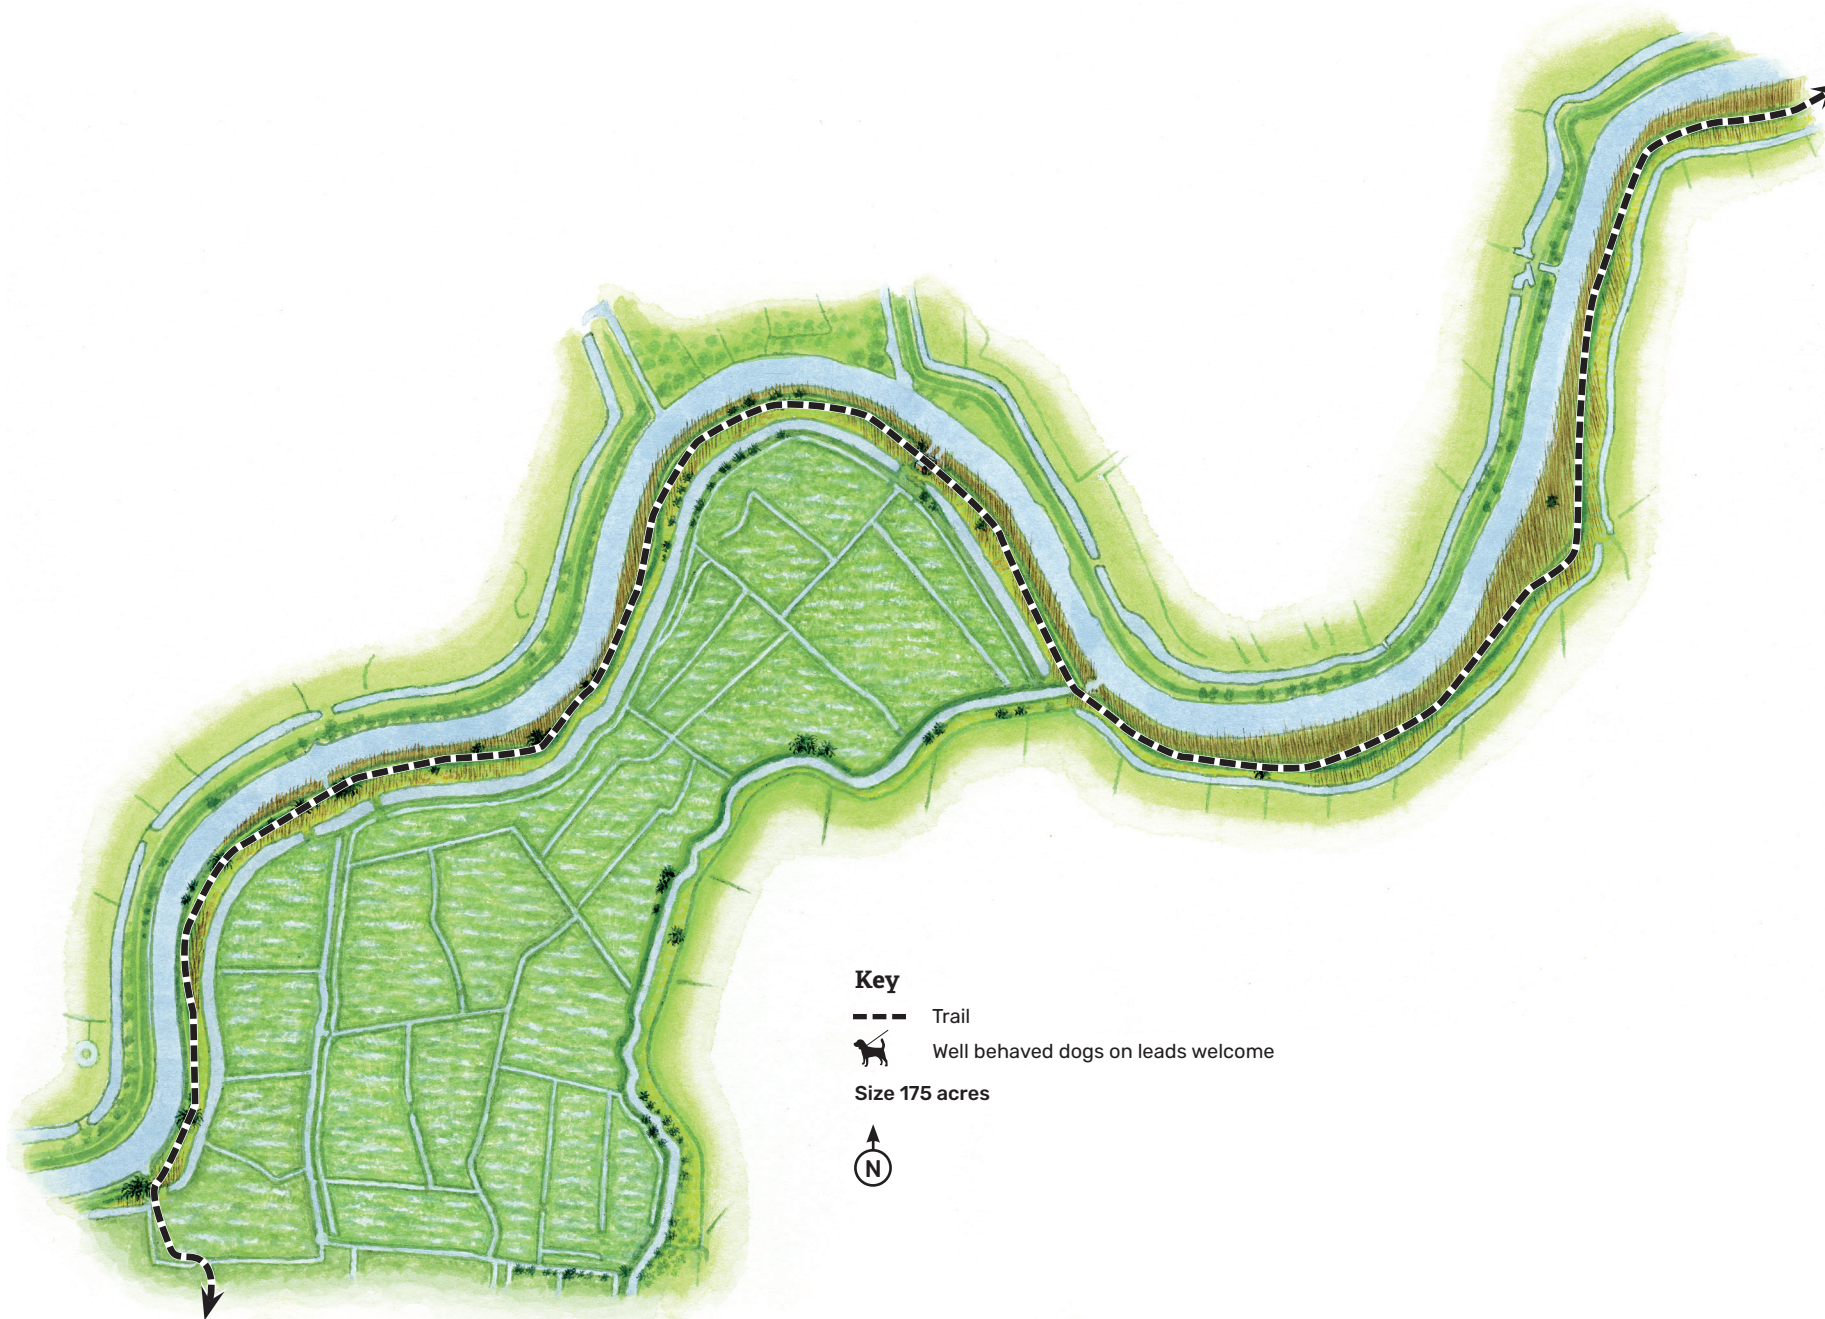

Castle Marshes

To Carlton Marshes

Key

--- Trail

Well behaved dogs on leads welcome

Size 175 acres

Car park at Wadehall Lane (500m)