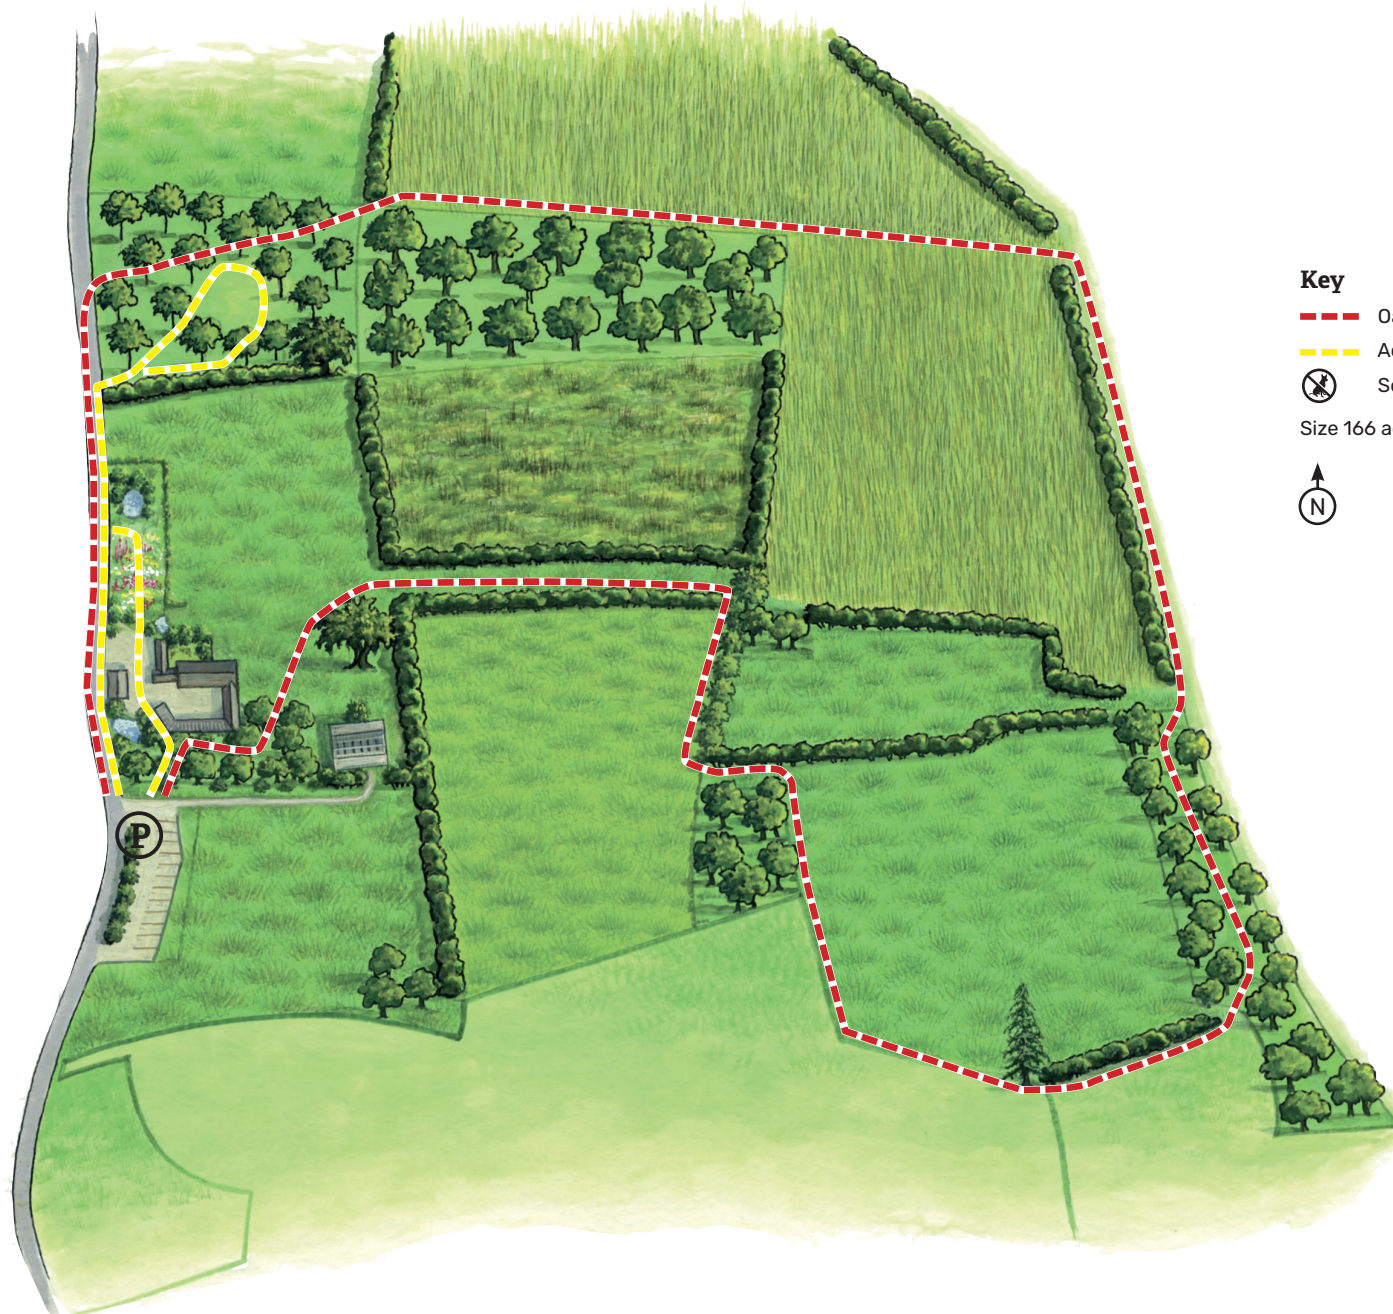

# Foxburrrow Farm

## Key

-  Oak tree trail (1 mile)
-  Acorn trail (under half a mile)
-  Sorry no dogs

Size 166 acres