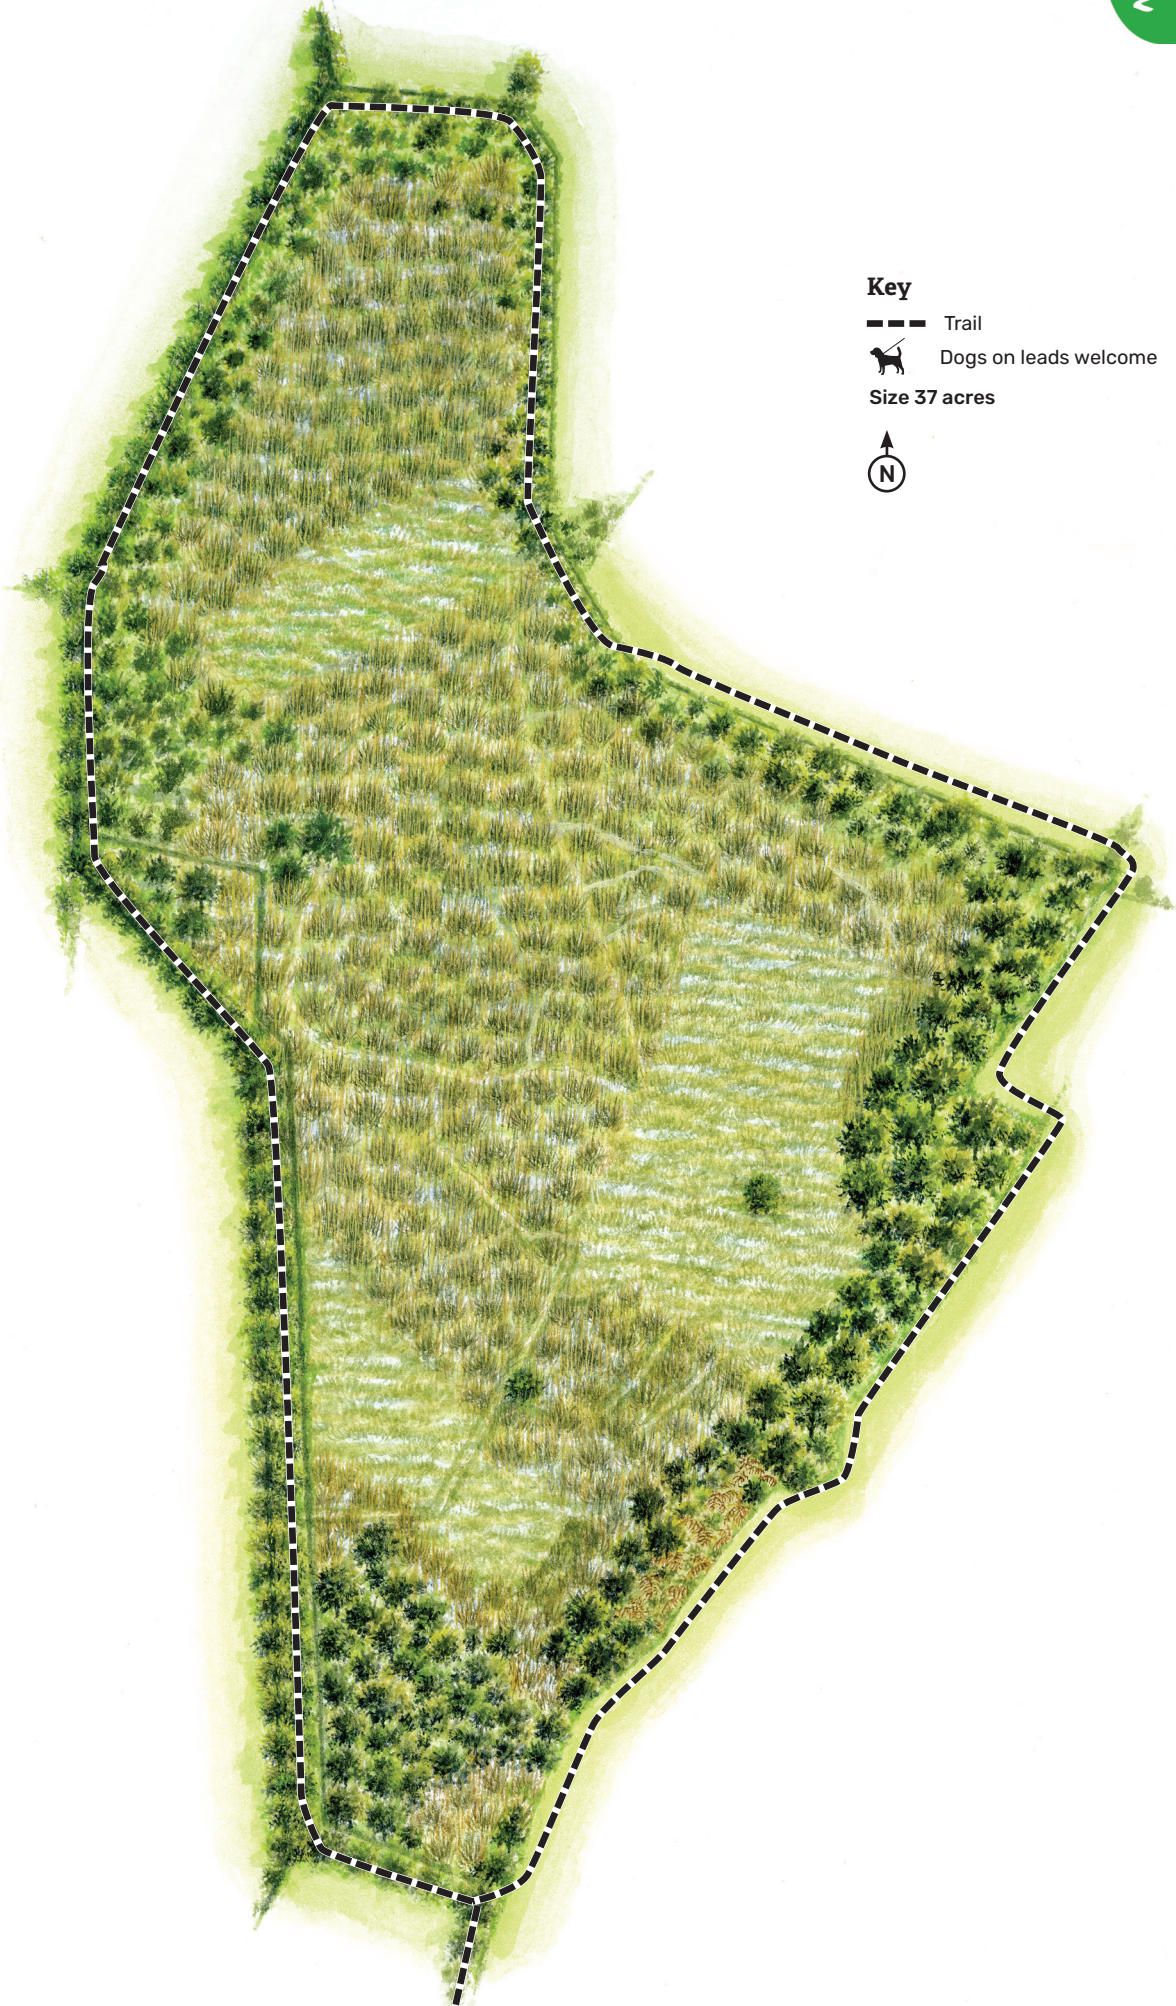

Hopton Fen

Key

-  Trail
-  Dogs on leads welcome

Size 37 acres