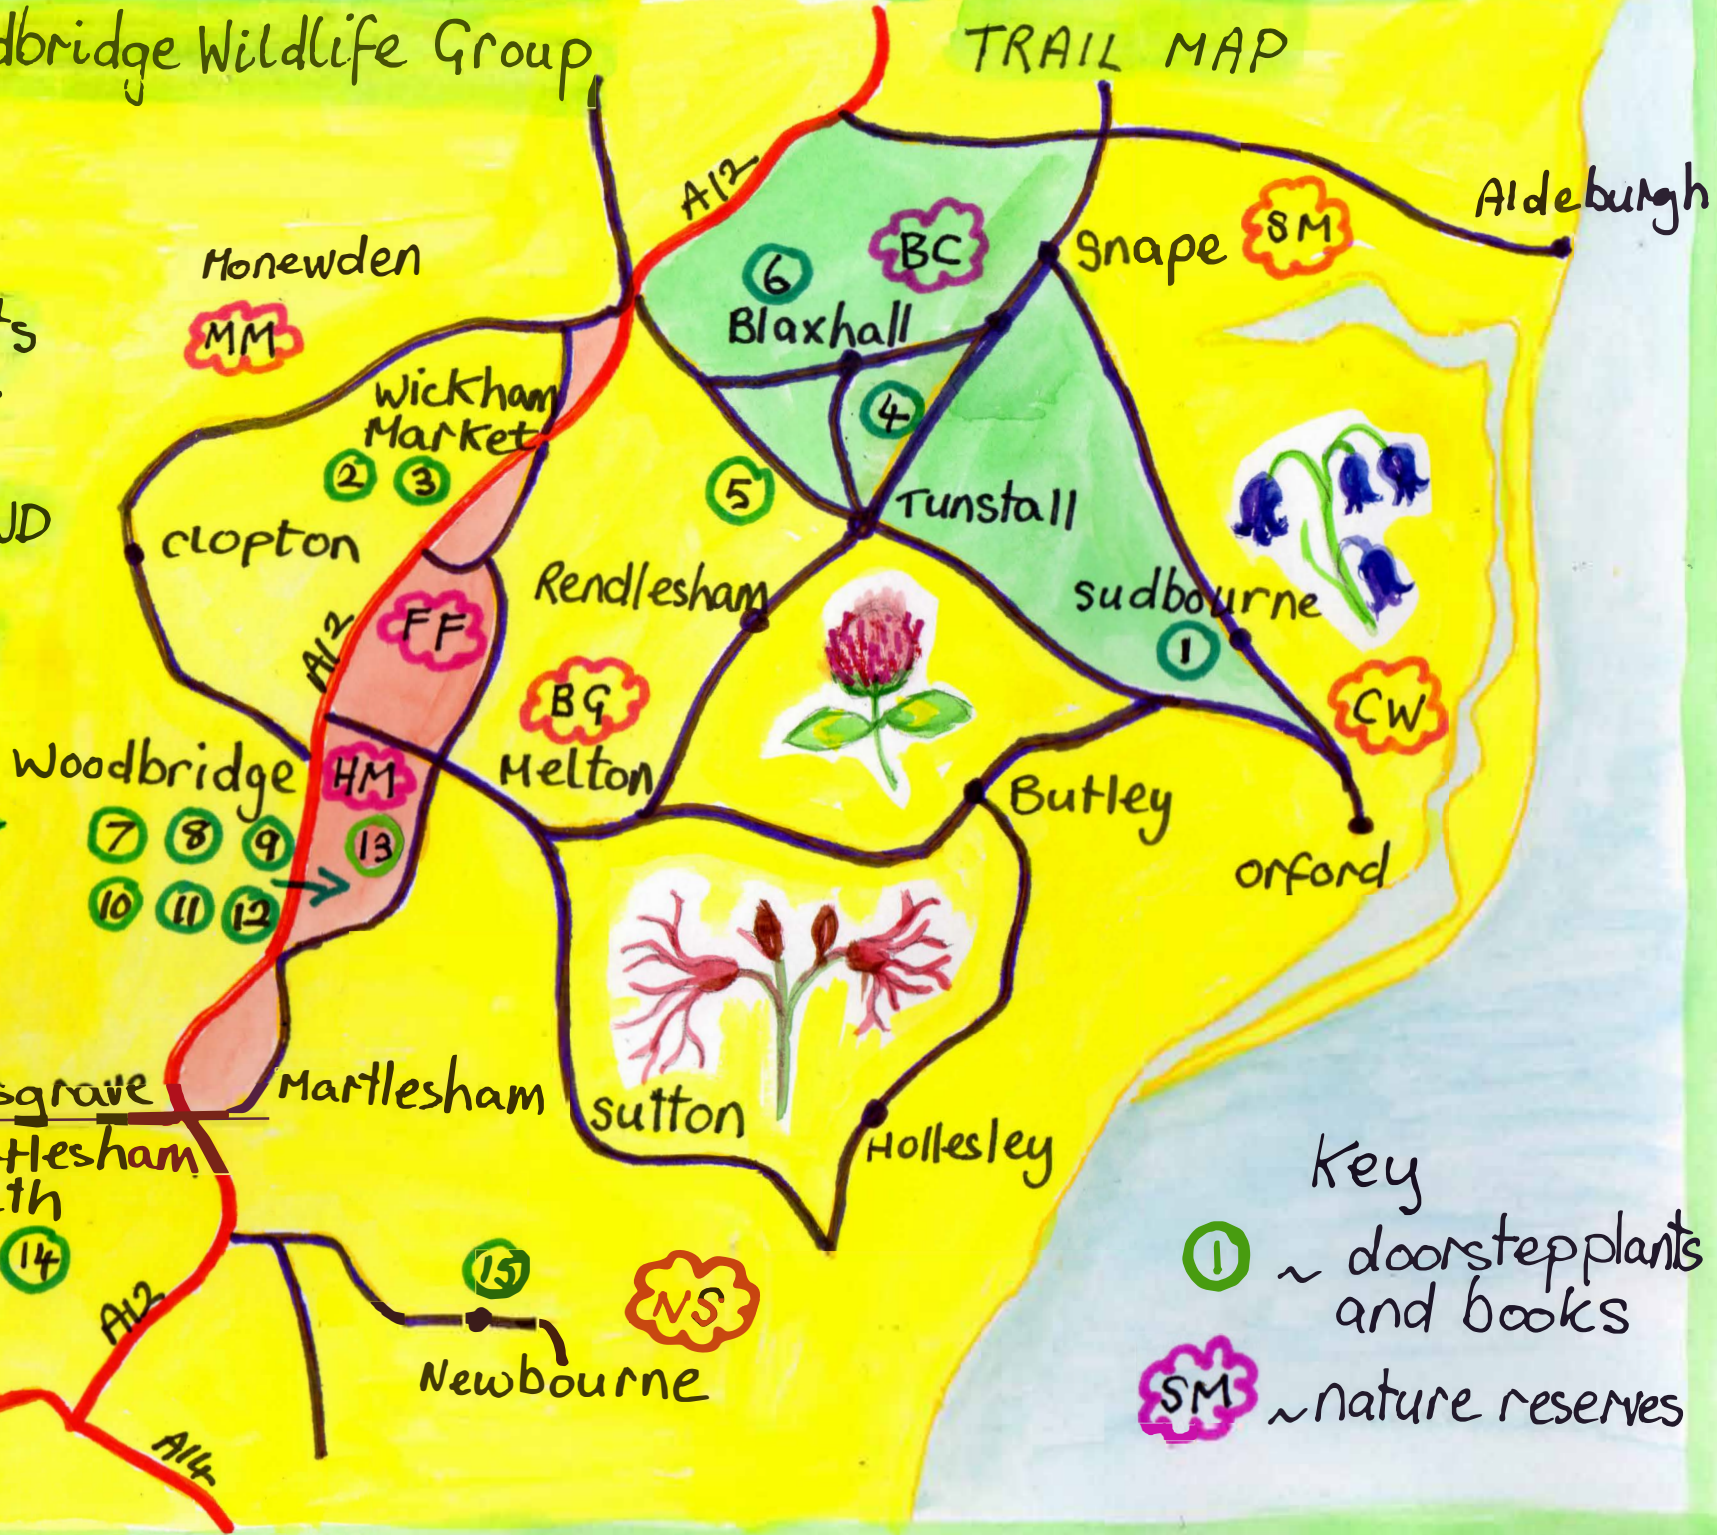

Woodbridge Wildlife Group

TRAIL MAP

Doorstep Plants
and Books for

WILDLIFE WEEKEND

Sat 8 and Sun 9
May 2021

Key
① ~ doorstep plants
and books
SM ~ nature reserves